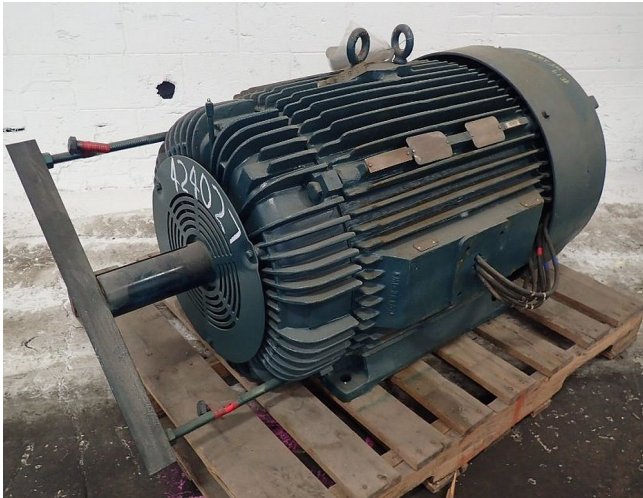

[Bird 150 hp Electric Motor](#)

[Inventory ID #142900]

- 460V.
- 1,190 rpm.
 - 3 phase.
 - 60 Hz.
- Frame: 447T.

Please contact us for more information.