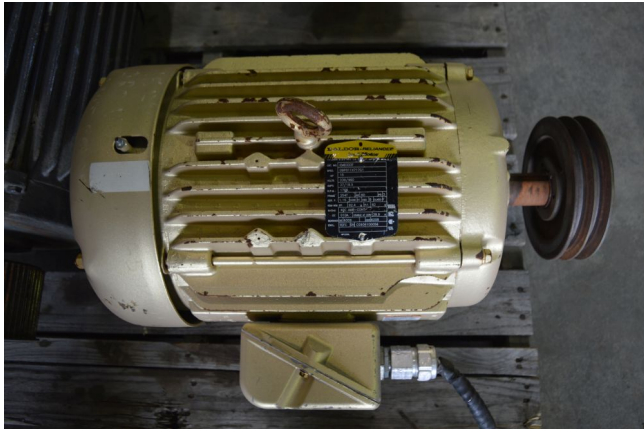

Baldor Super-E 15 hp Motor

[Inventory ID #208812]

Manufacturer: BALDOR

- CAT#: EM2333T.
- 15 HP.
- Volts: 230/460.
- Amps: 37/18.5.
- RPM: 1765.
- Frame: 254T.
- 60 Hz.
- Phase 3.
- TEFC.

View more [15 HP Motors](#)