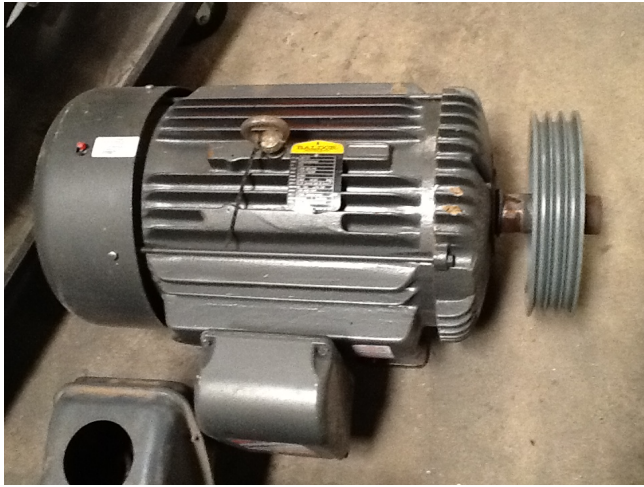

Baldor 50 HP Motor [Inventory ID #177576]

Manufacturer: BALDOR

- No. M4115T
- Volts: 208-230/460
- RPM: 1765
- Frame: 326T
- HZ: 60
- Encl: TEFC
- 3 groove sheave

- View more [50 HP Motors](#)