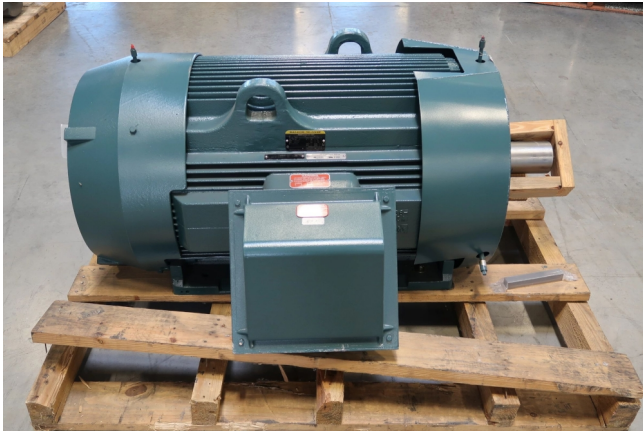

[Baldor 300 HP Motor](#) **[Inventory ID #484138]**

- Model: A44-4792-4152
- 575 Volt
- RPM: 1785
- 3-Phase
- Severe Duty
- Condition: New
- Location: Western Canada

View more [Electric Motors](#)