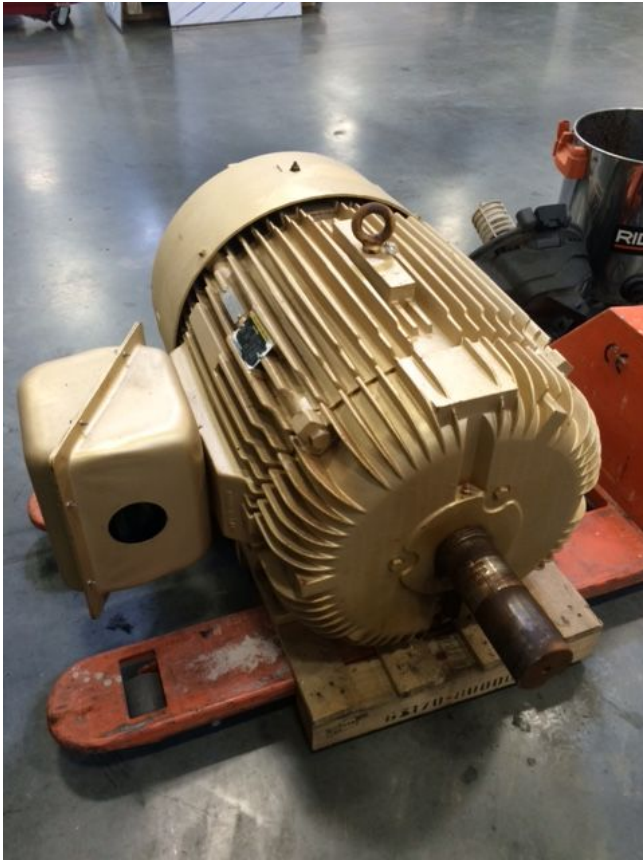

Baldor 125 HP Motor [Inventory ID #251457]

- HP: 125
- Volts: 460
- Frame: 444T
- 1785 RPM
- TEFC Enclosed
- Location: Western Canada

View more [125 HP Motors](#)