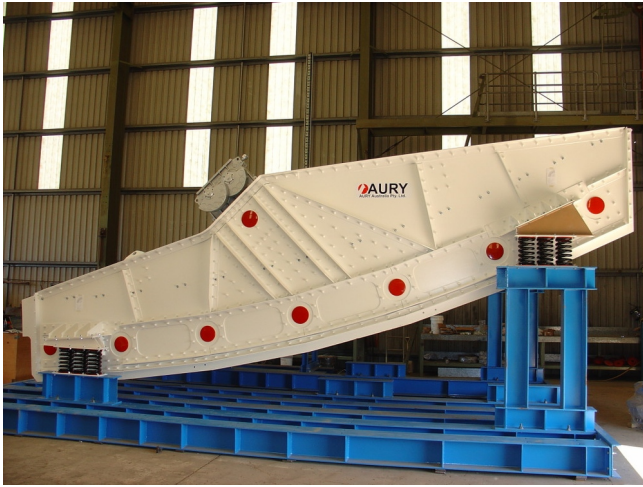

## [Aury ABS2461 Banana Screen](#) [Inventory ID #1396690]

### Aury ABS2461 Banana Screen

- Make: Aury Australia Pty. Ltd.
- Model: ABS2461
- Type: Banana Screen
- Condition: Unused, New Surplus
- Decks: Single Deck
- Screen Surface: 2,370mm x 6,710mm
- Amplitude: 9.2mm
- Frequency: 950 RPM
- Angle of Inclination: 45°
- Material of Screen Deck System: Elastomer Deck
- Screen Deck Aperture: 1.4mm W/FLOW APT
  
- Overall Dimensions:
  - Length: 6,433mm (253in)
  - Width: 3,316mm (130.5in)
  - Height: 2,627mm (103.4in)
  - Weight: 5,220kg
  
- Location: Western USA