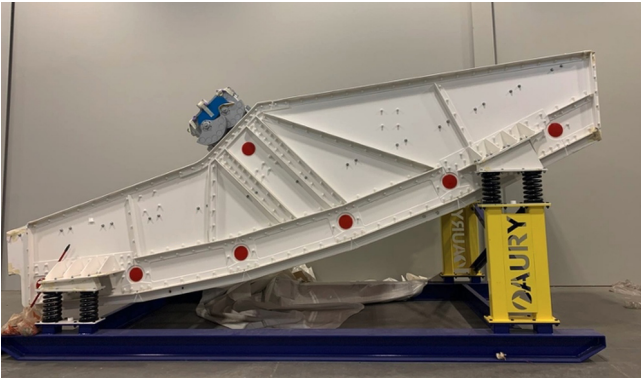

[Aury ABS2461 Banana Screen](#)

[Inventory ID #1396690]

Aury ABS2461 Banana Screen

- Make: Aury Australia Pty. Ltd.
- Model: ABS2461
- Type: Banana Screen
- Condition: Unused, New Surplus
- Decks: Single Deck
- Screen Surface: 2,370mm x 6,710mm
- Amplitude: 9.2mm
- Frequency: 950 RPM
- Angle of Inclination: 45°
- Material of Screen Deck System: Elastomer Deck
- Screen Deck Aperture: 1.4mm W/FLOW APT

- Overall Dimensions:
 - Length: 6,433mm (253in)
 - Width: 3,316mm (130.5in)
 - Height: 2,627mm (103.4in)
 - Weight: 5,220kg

- Location: Western USA

View More [Inclined Screens](#)