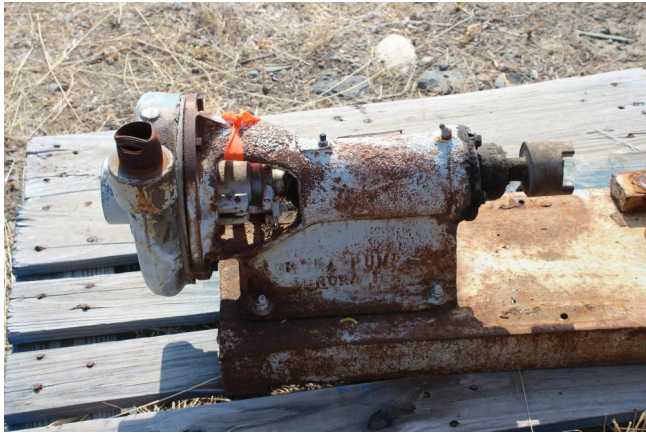

[Aurora 1.5 in. x 1 in. Centrifugal Pump](#)
[Inventory ID #203603]

Manufacturer: Aurora

- S/N #: 1.286.
- Inlet: 1.5 in.
- Outlet: 1 in.

View more [Centrifugal Pumps](#)