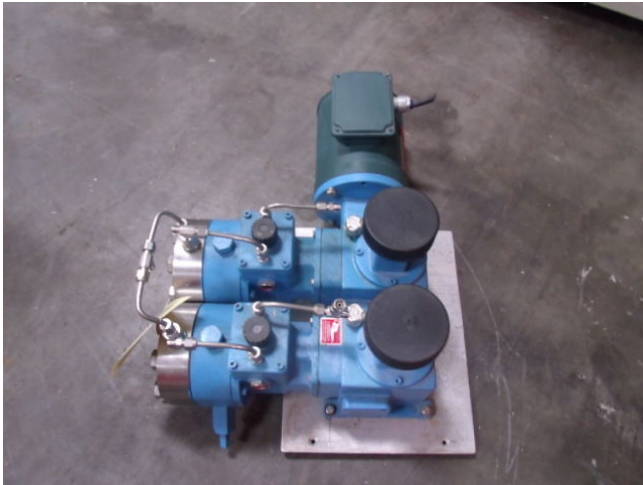

## [American Lewa EK-1 Double Diaphragm Metering Pump](#) [Inventory ID #188917]

- Pump Type: EK-1.
- Max Plunger Rod Load: 2.
- Stroke: 15/0.
- Stroke frequency: 1-8,33.
- Motor: Reliance Electric [3/4 HP Motor](#).

View more [Diaphragm Pumps](#)