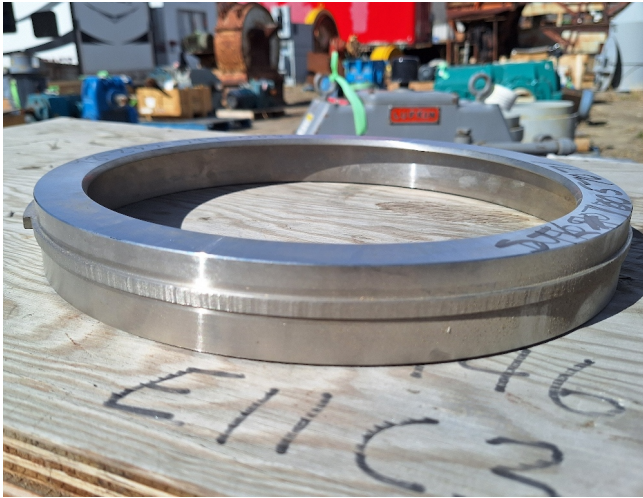

Allis Chalmers 16x14 SE Case Wear Ring

[Inventory ID #1622193]

Allis Chalmers 16x14 SE Case Wear Ring

Quantity: (4) Units Available

- Make: Allis Chalmers
 - Model: 16x14 SE
 - Type: Pump Caser Wear Ring
 - Style: Split Case Pump
 - Part #: 98-233-389-003
 - Condition: Unused, Surplus Condition
-
- Location: Savona, British Columbia, Canada

View More [Pump Parts](#)