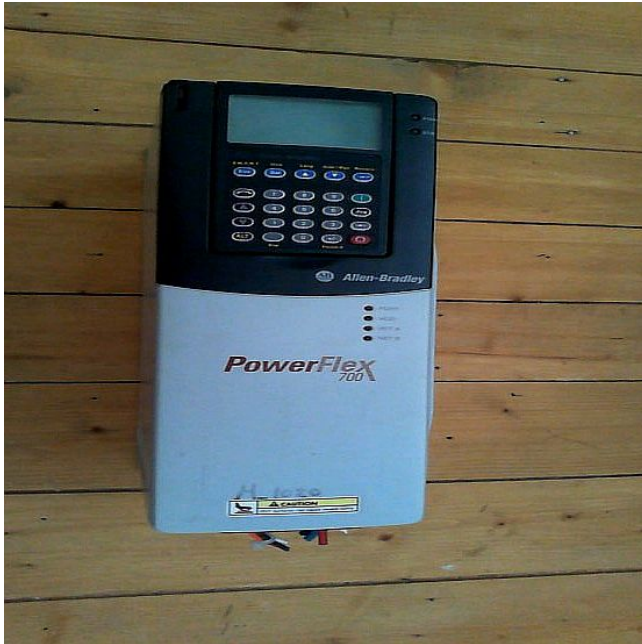

[Allen-Bradley Powerflex 700 7.5 hp VFD](#)

[Inventory ID #196470]

Manufacturer: ALLEN BRADLEY
Make: PowerFlex 700
Model: Cat. 20B E 9p0 A0 AYNAND0

- Cat.: 20B E 9P0 A0 AYNAND0.
- 600V Class.
- Normal Duty Power:
 - 7.5 HP.
- Heavy Duty Power:
 - 5 HP.
- Input:
 - 3 PH.
 - 47-63 Hz.
 - AC voltage range 475-632.
 - Amps 7.8.
- Output:
 - 3 Ph.
 - 0-400 Hz.
 - AC 0-600.
 - 60 Hz.
- Continuous Amps: 9.
- 1 Min Overload Amps: 9.9.
- 3 Sec Overload Amps: 13.5.
- Very good condition.

View more [7.5 HP VFDs](#)