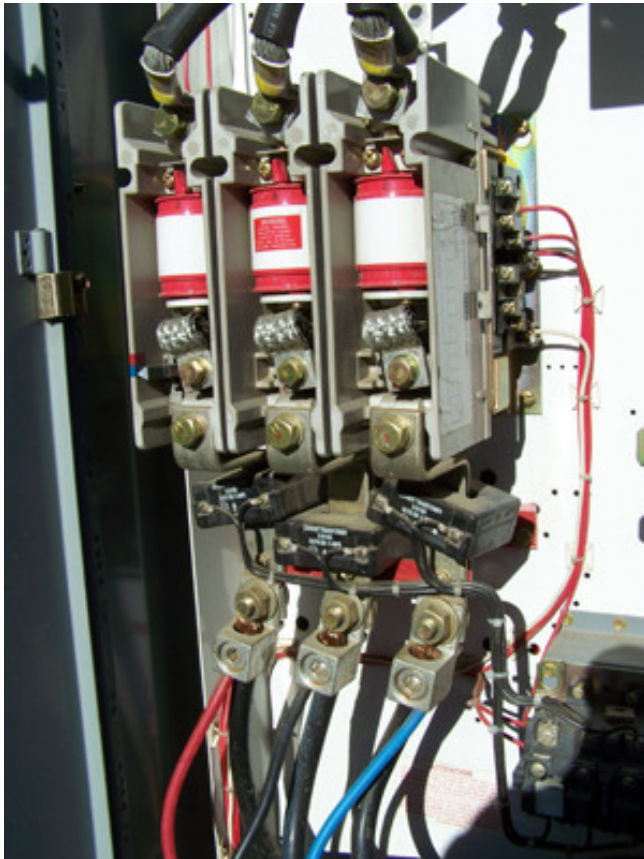

[Allen Bradley CAT # 1100-B0D93. Vacuum Contactors 1500  
VAC Max.](#)

**[Inventory ID #46138]**

Allen Bradley CAT # 1100-B0D93. Vacuum Contactors 1500 VAC Max.