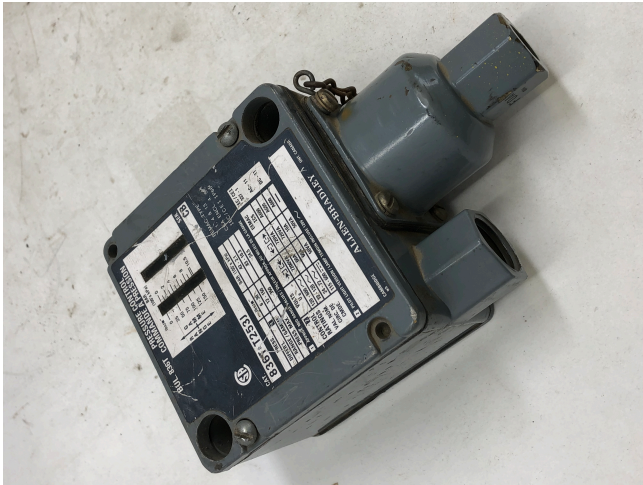

[Allen-Bradley 836T-T253J Pressure Control](#)
[Inventory ID #1071080]

Type: 836T-T253J

Series: CB

Pressure Switch Vacuum Control

12-150 PSI

120-600VAC

T-Style

S.P.D.T. 2-Circuit Contact Block