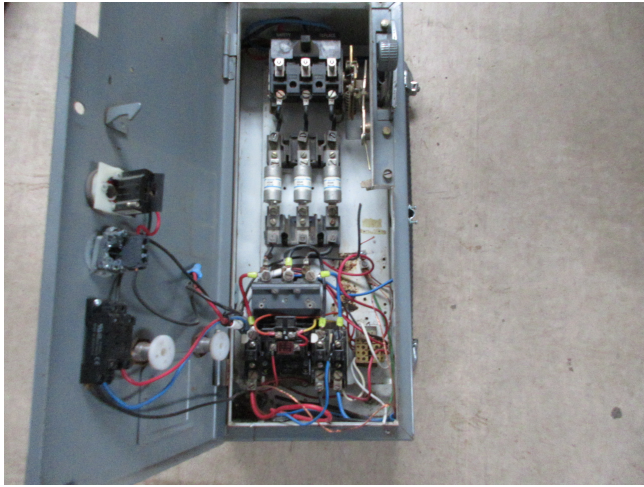

[Allen-Bradley 709 Size-2 Combination Starter](#)
[Inventory ID #1367326]

Allen-Bradley 709 Size 2 Combination Motor Starter

120V/60Hz

110V/50Hz

40A Fuses

On/Off

Start/Stop Push Buttons

Model: 709