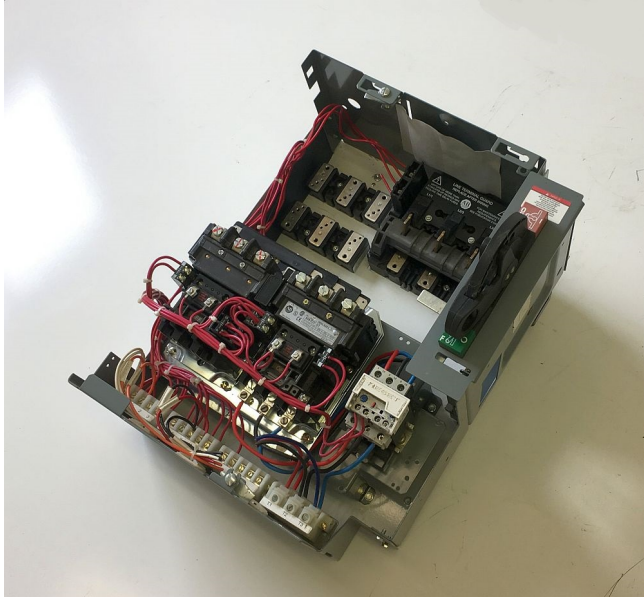

Allen Bradley 2100 Series 18" Fusible Bucket With FWD/REV Size 2 Starters

[Inventory ID #196045]

Manufacturer: ALLEN BRADLEY

- 480/600 VAC
- 3 Phase
- 18" Height
- Fusible
- Door Included
- 1.5 Space
- Size 2 FWD/REV Allen Bradley 509 Series Contactors
- Will Install Electrical Components Into Bucket According to Customer's Needs
- Quantity 3