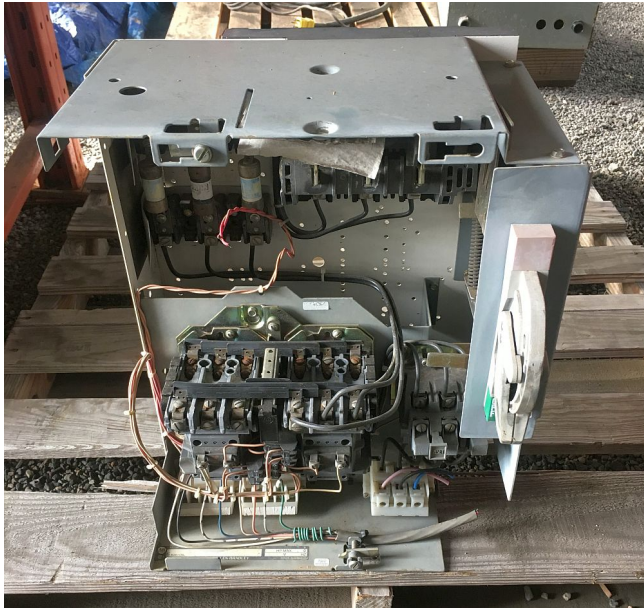

[Allen Bradley 2100 Series 18" Fused Bucket](#) [Inventory ID #187010]

Manufacturer: ALLEN BRADLEY

- 480/600 VAC
- 3 Phase
- 18" Height
- Fusible
- Door Included
- Will Install Electrical Components Into Bucket According to Customer's Needs
- Quantity 14