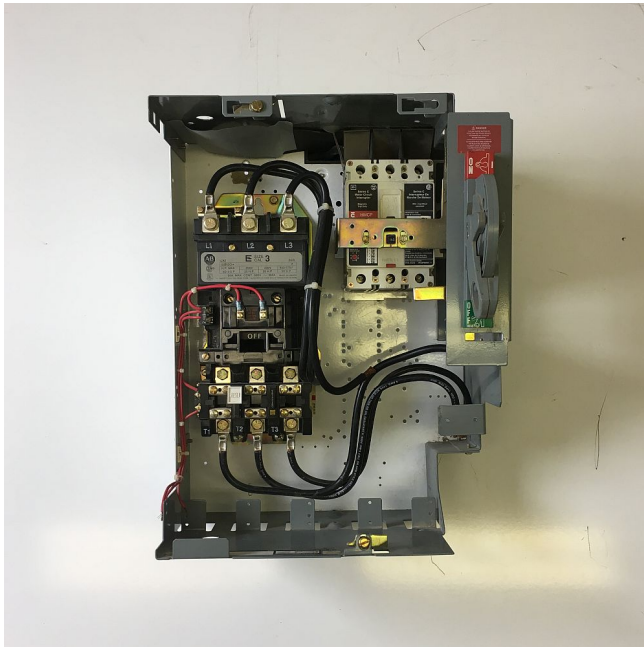

## [Allen Bradley 2100 Series 18" Bucket With Breaker and Size 3 Starter](#)

**[Inventory ID #196054]**

**Manufacturer: ALLEN BRADLEY**

- 480/600 VAC
- 3 Phase
- 18" Height
- 150 Amp Breaker
- Door Included
- 1.5 Space
- Size 3 Allen Bradley 509 Series Starter
- Will Install Electrical Components Into Bucket According to Customer's Needs
- Quantity 4