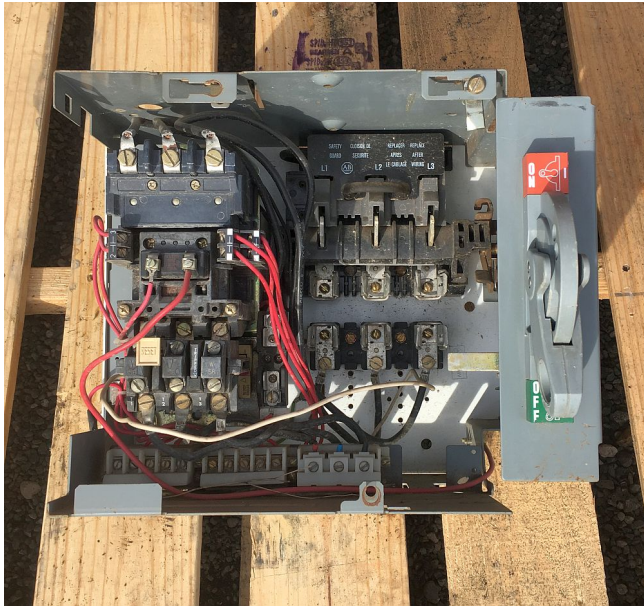

## [Allen Bradley 2100 Series 12" Fused Bucket](#) [Inventory ID #186887]

**Manufacturer: ALLEN BRADLEY**

- 480/600 VAC
- 3 Phase
- 12" Height
- Fusible
- Door Included
- Will Install Electrical Components Into Bucket According to Customer's Needs
- Quantity 75