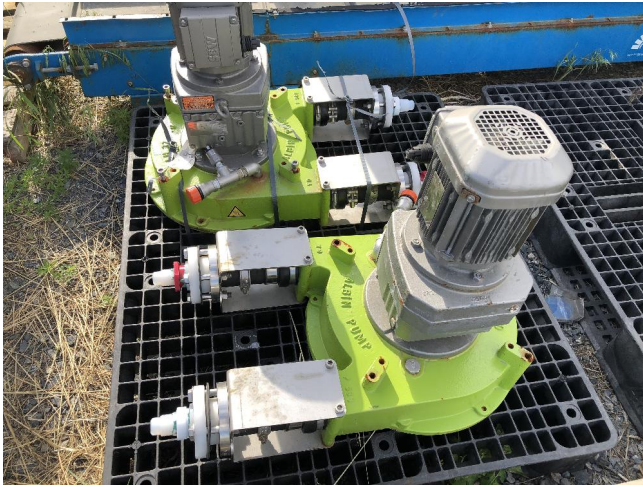

## Albin ALH 40 High Pressure Peristaltic Hose Pump [Inventory ID #1230879]

Albin ALH 40 High Pressure Peristaltic Hose Pump

### Quantity: 2 Units

- Make: Albin
- Model: ALH 40
- Type: Peristaltic Hose Pump
- Inlet Size: 1.5in FLG, Reduced to 1in
- Discharge Size: 1.5in FLG, Reduced to 1in
- Hose Length: 1,000mm
- Hose Diameter: 38mm
- Hose Thickness: 13.5mm
- Max Flow: 8.2 m<sup>3</sup>/h (36 GPM)
- Recommended Flow Range: 1.3 – 3.6 m<sup>3</sup>/h (5.2-15.7 GPM)
- Max Pressure: 220 PSI (15 bar)
- Self Priming Up To 27ft
  
- Motor: Electric Motor
  - Make: SEW EuroDrive
  - Model: RF77DRE90M4
  - Power Output: 1.5HP
  - RPM: 1800 RPM
  - Voltage: 230/460 Volt
  
- Reducer: SEW EuroDrive
  - Type: RF77DRE90M4
  - Input RPM: 1800

- Output RPM: 14
- Torque: 6,504 lb-in
- Ratio: 121.42: 1

- Location: Savona, British Columbia, Canada

View More [Hose Pumps](#)