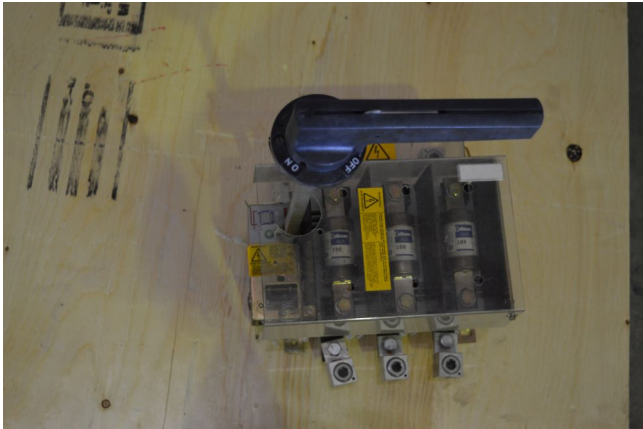

[ABB 100 Amp Disconnect](#) [Inventory ID #146862]

- Includes:
 - Handle.
 - Lugs.
 - Fuses.

Please contact us for more information.