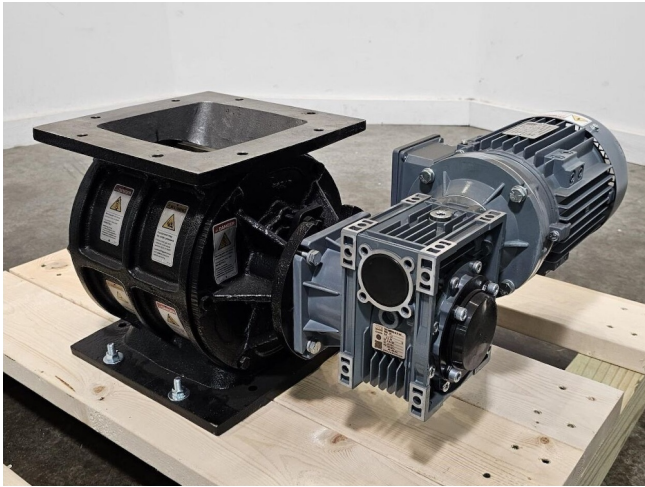

[8in x 8in WM W Myer & Sons Rotary Airlock Valve](#) [Inventory ID #1416993]

8in x 8in WM W Myer & Sons Rotary Airlock Valve

- Make: Wm. W. Meyer & Sons
- Model: DDV
- Condition: Used
- Size: 8in x 8in
- Feed Rate: 0.23ft³ Per Revolution
- Rotor:
 - Rotation Speed: 22RPM
 - Open-Ended
 - Beveled Tips
- Valve Height: 12in
- Drive: JIE Electric Motor
 - Power Output: 0.5HP
 - Voltage: 230/460 Volts
 - Current: 1.59/0.80 Amps
 - Rotation Speed: 1,740RPM
 - Frequency: 60Hz
 - Phase: 3-Phase
- Right-Angle Worm Gear: JIE
 - Ratio: 80
- Weight: 214lbs