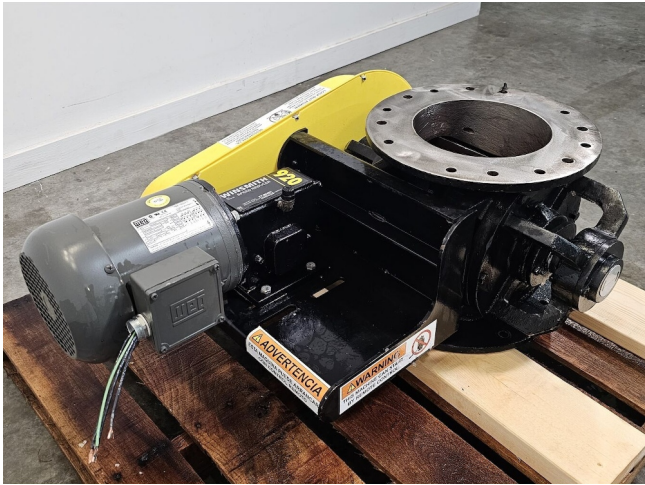

8in Dia. WM W Meyer & Sons Round Rotary Airlock Valve [Inventory ID #1416118]

8in Dia. WM W Meyer & Sons Round Rotary Airlock Valve

- Make: Wm. W. Meyer & Sons
- Model: Round 8x8 HDX
- Condition: Used
- Size: 8in Diameter
- Rotor:
 - Rotation Speed: 21.4RPM
 - Eight-vane
 - Open Sides
 - Beveled Edges
- Line Height: 12in
- Max Differential Pressure: 22psi
- Drive: Gearmotor and Chain Drive
 - Power Output: 0.75HP
 - Voltage: 208-230/460 Volt
 - Frequency: 60Hz
 - Phase: 3-Phase
- Weight: 274lbs