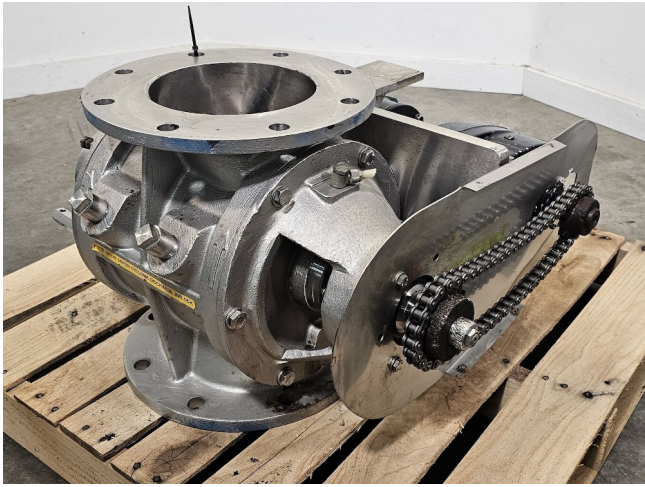

[8in Dia. Round Body Rotary Valve](#) [Inventory ID #1414724]

8in Dia. Round Body Rotary Valve

- Condition: Used
- Construction: Stainless Steel
- Rotor:
 - Rotation Speed: 12RPM
 - Open-ended with Machined Tips and Shallow, Radiused Pockets
- Connections: 8in Diameter Flange
 - Outboard Bearings
 - Air Purge on Shaft Seals
- Line Height: 15.37in
- Drive: Gearmotor and Chain Drive
 - Power Output: 1HP
 - Voltage: 208-230/460 Volt
 - Current: 2.8/1.4 Amp
 - Rotation Speed: 1,740RPM
 - Frequency: 60Hz
 - Phase: 3-Phase
 - Missing the Outer Chain Guard

- Location: Eastern USA

View More [Rotary Valves](#)