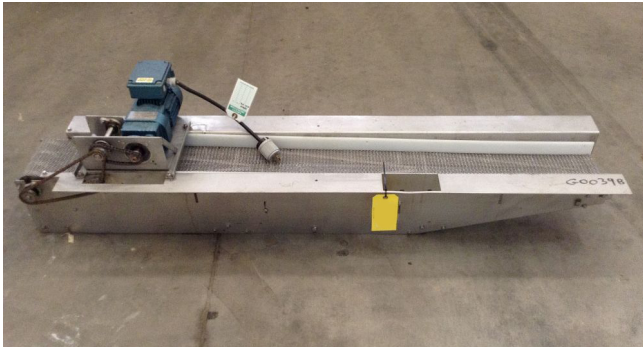

## [8 in x 77 in Stainless Steel Mesh Conveyor](#) [Inventory ID #165362]

- Stainless steel construction.
- 8 in. wide.
- 77 in. long.
- Sew-Eurodrive [0.33 HP motor](#).
  - 230YY/460Y.
  - 1720 rpm.
  - TEFC.
  
- Weight: 156 lbs / 71 kg.