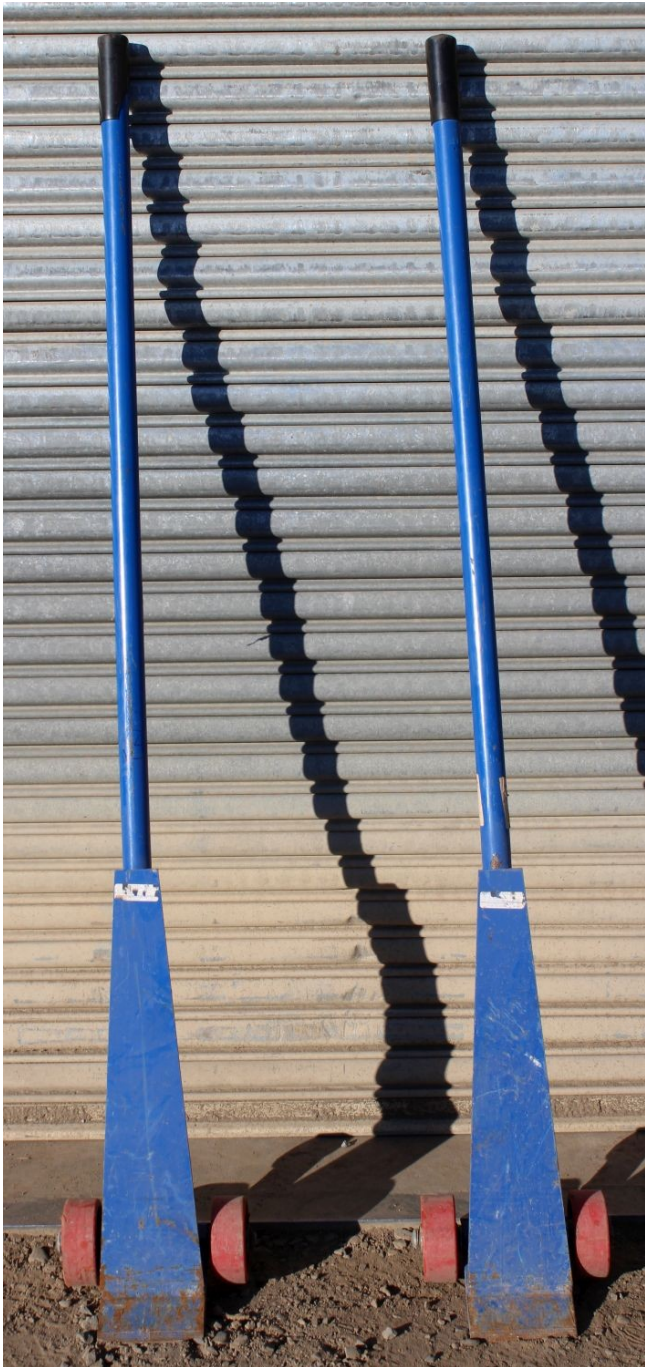

## 72 inch Wheeled Lever Dolly [Inventory ID #112999]

- 72 inch Wheeled Lever Dolly.
  - Length: 75 inches.
  - Material: Steel.
  - Wheels: 5 inch neoprene.
  - Capacity: 5,000 lbs.
- Integrated kick bar to help push the lifting plate under the piece to be moved.

- Lift plate is grooved to help grip the load.

Please contact us for more information.