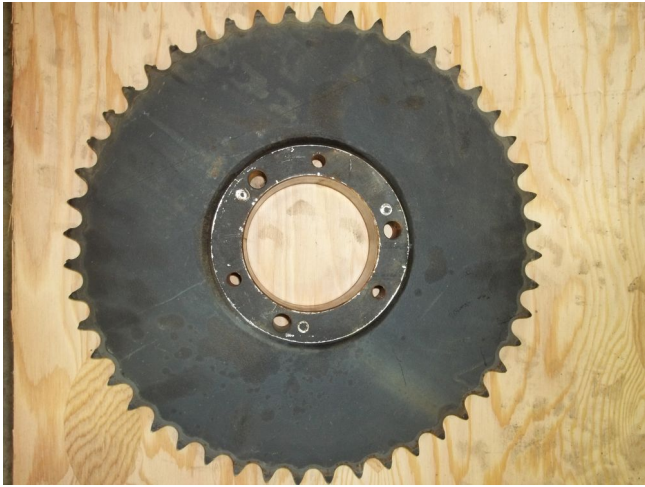

## [60 Pitch Sprocket](#) [Inventory ID #155640]

- 48 Teeth.
- Quantity: 2.

Please contact us for more information.

View more [Conveyor Parts](#)