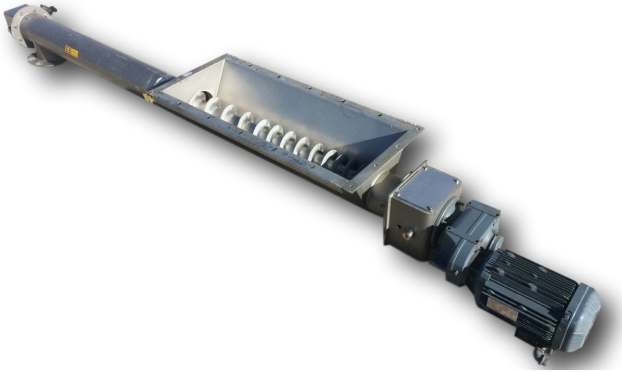

6 in x 8 ft Stainless Steel Screw Conveyor

[Inventory ID #162041]

- 6 in. diameter.
- 8 ft. long.
- 15 in. x 38.5 in. inlet.
- 6 in. outlet diameter.
- SEW Eurodrive 3 HP gearbox.
 - 230/460V.
- Auger speed: 70 rpm.