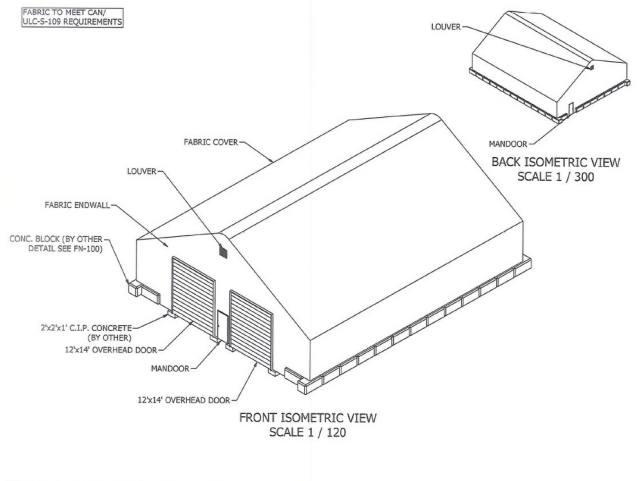

50ft x 60ft Pavilion Texan Style Coverall Building [Inventory ID #1401565]

50ft x 60ft Pavilion Texan Style Coverall Building

- Make: Pavilion
 - Size: 50ft Wide x 60ft Long
 - Height: 26ft 5.625in
 - Style: Texan Style
 - Condition: Used, Reported in Good Overall Condition
 - Cover: Tarp
 - Designed for (2) 12ft Wide x 14ft High Overhead Doors
 - Both Gas and Electric Heating System Available
 - Concrete Base Blocks Not Included
-
- Location: Western Canada