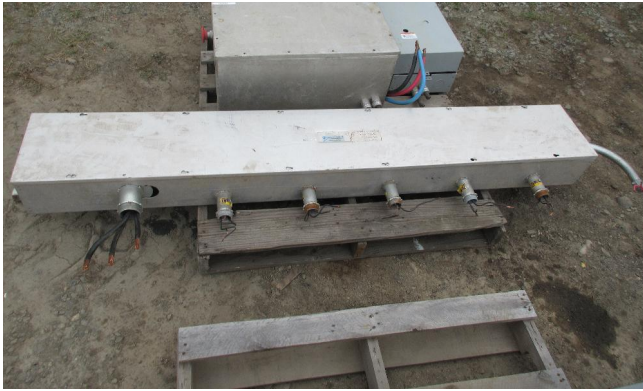

## [400 Amp Code Electric Splitter Trough](#) [Inventory ID #1423283]

### 400 Amp Code Electric Splitter Trough

- Make: Code Electric
- Type: PAD-Style
- Size: 72in
- 3 Wire
- Condition: Used
- Voltage: 600 Volt
- Current: 400 Amp
- Main Lug: 2-250 MCM
- Overall Dimensions:
  - Length: 72in
  - Width: 7in
  - Height: 10in
  
- Location: Savona, British Columbia, Canada