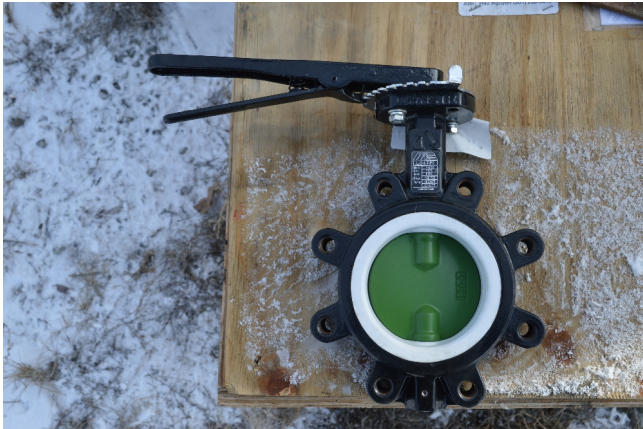

## [4 in. Mas Hand Operated Butterfly Valves](#)

**[Inventory ID #982405]**

- Model: L-D-4-T-PE
- Qty: 2
- Condition: New Surplus
- Stem Material: 416SS
- Disc: PTFE
- Seat: PTFE
- Pressure: 150 PSI
- Location: British Columbia, Canada

View more [Butterfly Valves](#)