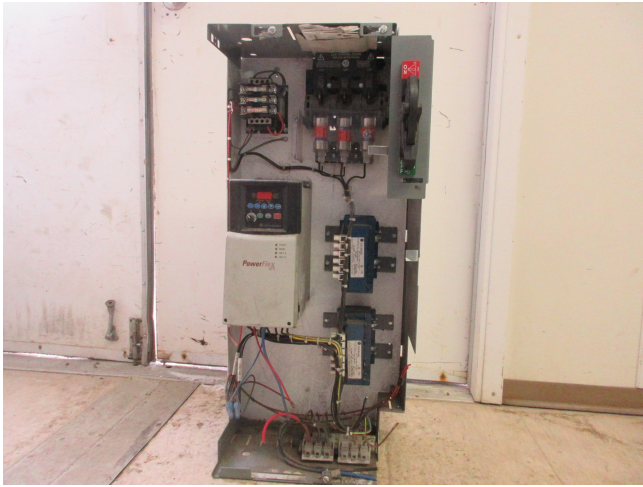

[32in 2100 Allen-Bradley MCC Bucket/15HP Power Flex 40 VFD](#)
[Inventory ID #1366668]

32" 2100 Allen-Bradley MCC Bucket

PowerFlex 40 VFD:

Input: 3 Phase, 460-600V, 48-63Hz, AC Voltage range:414-660, 24.1A

Output: 3 Phase, 0-400Hz, AC Voltage range: 0-575, Continuous Amps 19.0, 60 Sec Ovid
Amps: 28.5

X2 Allen-Bradley Line Reactors: 18A/1.5mH/ITH=27A

CAT. 2100U-TKNKQ22/2

600V/3PH/60Hz

15.0HP/19.0A

- Location: Savona, British Columbia, Canada