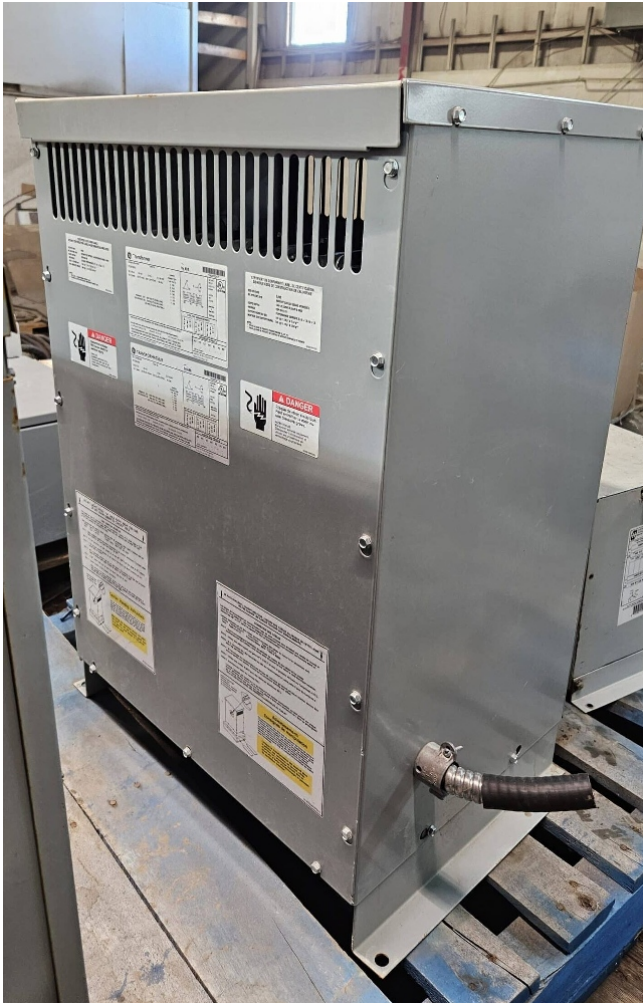

30kVA General Electric Transformer [Inventory ID #1423721]

30kVA General Electric Transformer

- Make: General Electric
- Catalog #: 9T10K3892
- Type: QL
- Style: Auto Transformer
- Condition: Used Condition
- kVA: 30kVA
- Primary Voltage: 600 Volt
- Secondary Voltage: 208/120 Volt
- Frequency: 60Hz
- Phase: 3-Phase
- Enclosure: NEMA 2 (3R When Provided Shield)
- Weight: 330 Lbs.