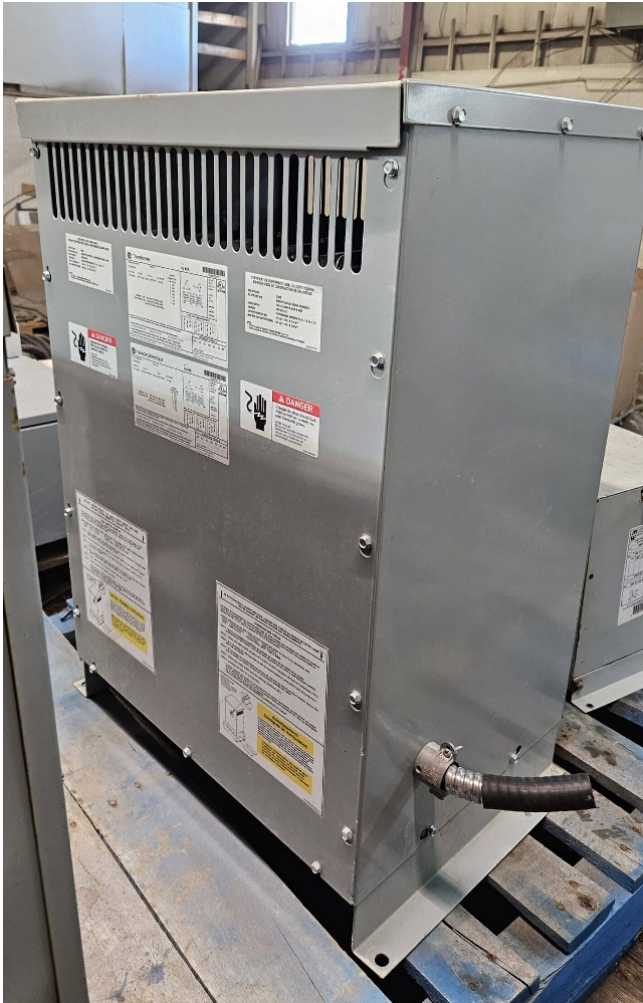

## [30kVA General Electric Transformer](#) [Inventory ID #1423721]

### 30kVA General Electric Transformer

- Make: General Electric
- Catalog #: 9T10K3892
- Type: QL
- Style: Auto Transformer
- Condition: Used Condition
- kVA: 30kVA
- Primary Voltage: 600 Volt
- Secondary Voltage: 208/120 Volt
- Frequency: 60Hz
- Phase: 3-Phase
- Enclosure: NEMA 2 (3R When Provided Shield)
- Weight: 330 Lbs.