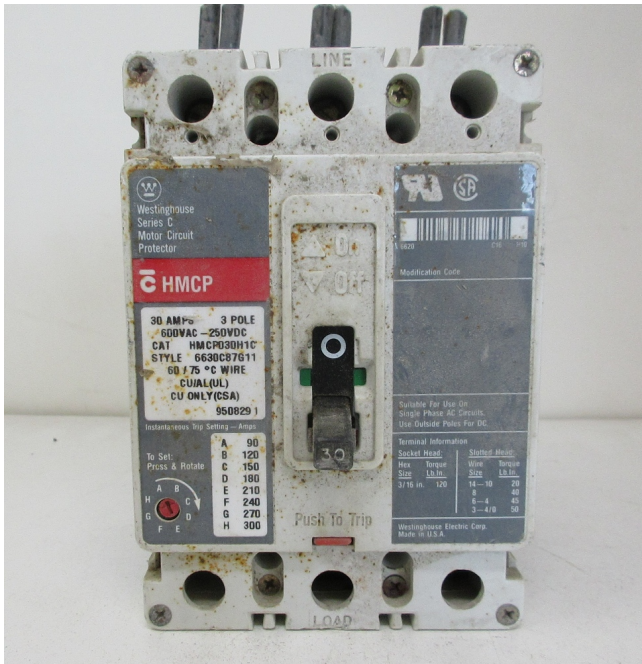

30A Westinghouse HMCP Breaker [Inventory ID #1502716]

30A Westinghouse HMCP Breaker

- Make: Westinghouse
- CAT #: HMCP030H1C
- Series: C
- Style: 6630C87G11
- Type: Circuit Breaker
- Current Rating: 30 Amps
- Voltage Rating: 240-600 VAC, 250 VDC
- Poles: 3-Pole
- Adjustable Instantaneous Trip
 - Width: 4in
 - Depth: 4in
 - Height: 6in
- Location: Savona, British Columbia, Canada

View More [30 Amp 3-Pole Breakers](#)