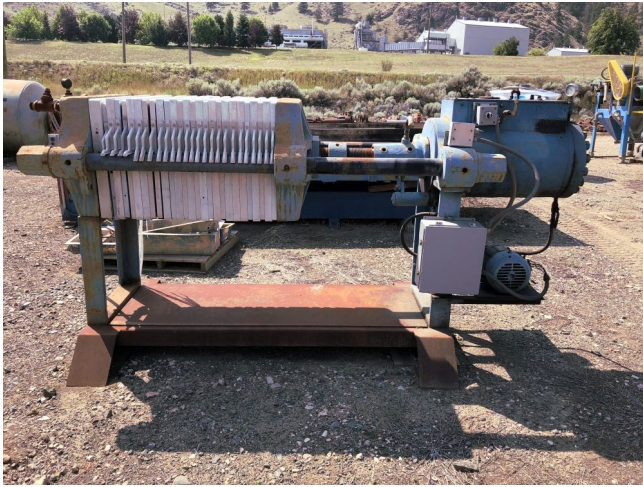

[24 in. x 24 in. Plate and Frame Hydraulic Filter Press](#)

[Inventory ID #276431]

- 24 in. x 24 in. Filter Plates
- (15) Spacer
- (14) Grid Plate
- Electric/Hydraulic Close
- 3 HP Motor and Hyd Pump
 - 230/460 Volts
 - 1740 RPM
 - On/Off Switch
- Location: Western Canada

View more [Plate Filters](#)