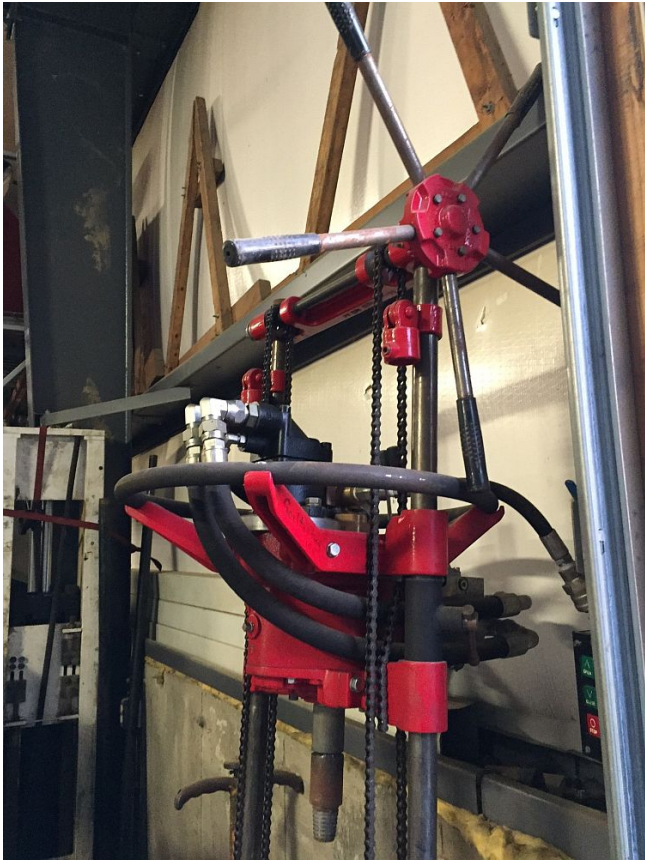

2015 Winkie GW-15 Diamond Core Drill

[Inventory ID #176027]

- Model: GW-15
- Includes hydraulic motor
- Only 8 hours of use maximum
- Please contact for additional information

- View more [Diamond Core Drills](#)