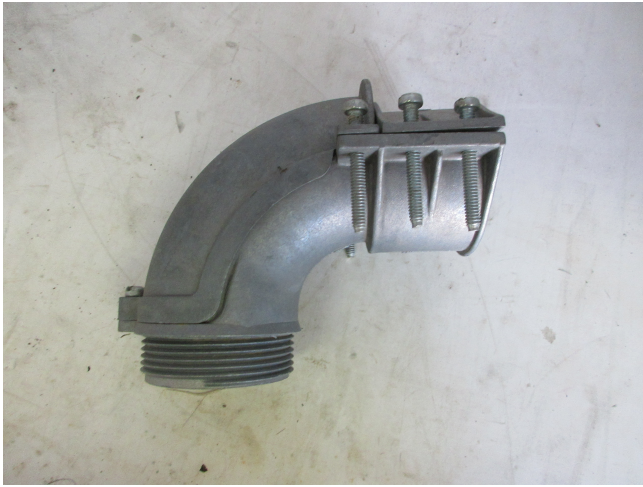

[2.5in 90° Connector](#)
[Inventory ID #1261819]

2 1/2" 90 Degree Connector