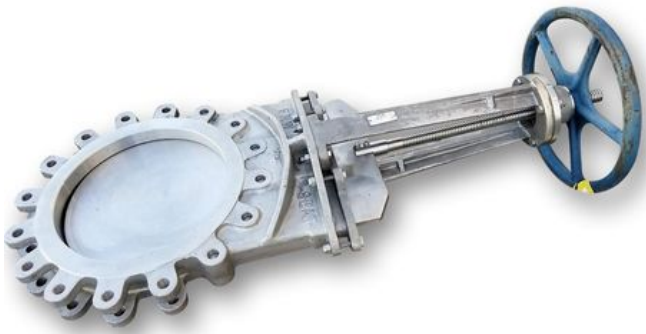

[16in. FNW Stainless Steel Knife Gate Valve](#)

[Inventory ID #251874]

- Metal Seated Gate
- Manual Handwheel Actuated
- Cast Stainless Steel Body
- 16"Ø ANSI 150 Threaded Lug
- Overall length: 56"
- Location: Eastern USA

View more [Knife Valves](#)