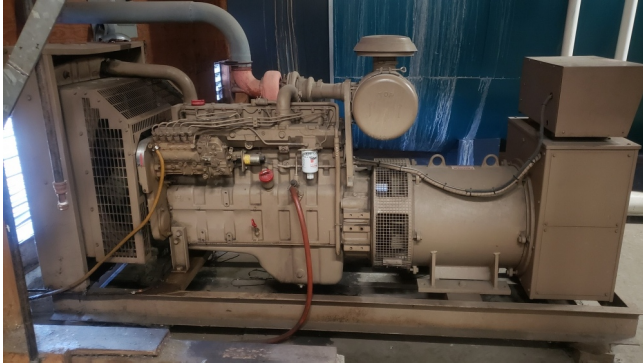

150kW Cummins Generator

[Inventory ID #1297010]

Make: Cummins

Model: 6CT

Year: 1989

150kW Cummins Generator

- Make: Cummins
- Model: 6CT
- Duty: Standby
- Year: 1989
- Condition: Used, Reported in Good Working Condition. Needs Governor Service
- Portable/Stationary: Stationary

- Engine: 8.3l Cummins 6CT (207HP)
 - Hours: 637 Hours
 - Oil: 23.8L (6.3 U.S. Gal)
 - Radiator: Air to Air, Charge Air Cooled, Capacity - 12.3L (3.25 U.S. Gal)

- Generator: Leroy Somer LSA46M1
 - kVA/kW: 150kW (187.5kVA)
 - RPM: 1800
 - Voltage: 600 Volt
 - Current: Up To 312.9A@346V (180A@600V)
 - Frequency: 60Hz
 - Phase: 3-Phase

- Overall Dimensions: Approx.
 - Length: 7ft
 - Width: 2ft
 - Height: 4ft

- Location: Western Canada

P.O. Box 176, Savona, BC, Canada V0K 2J0
Phone: (250) 373-2424 Fax: (250) 373-2323
Website: savonaequipment.com
Email: sales@savonaequipment.com
Located just 20 minutes west of Kamloops, BC