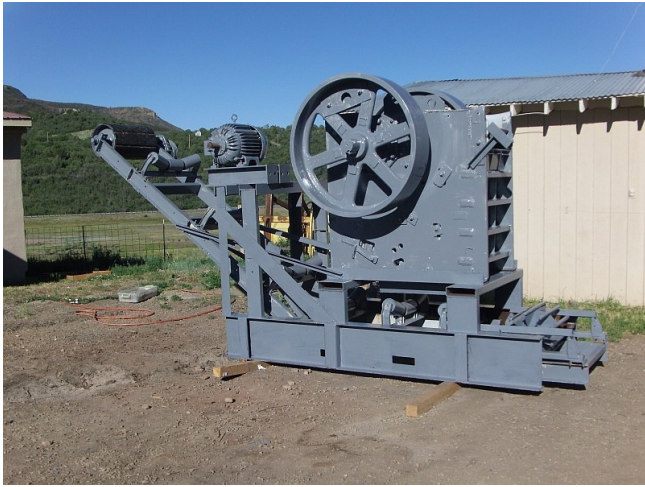

[15 in. x 24 in. Austin Western Jaw Crusher for Sale](#)
[Inventory ID #48149]

- Driven by 40 HP electric motor.
- 24 in. discharge conveyor.
- 20 deg. troughing idlers.
- Rubber lagged head pulley.
- Winged tail pulley.
- Shaft mount reducer.
- All mounted on steel frame.