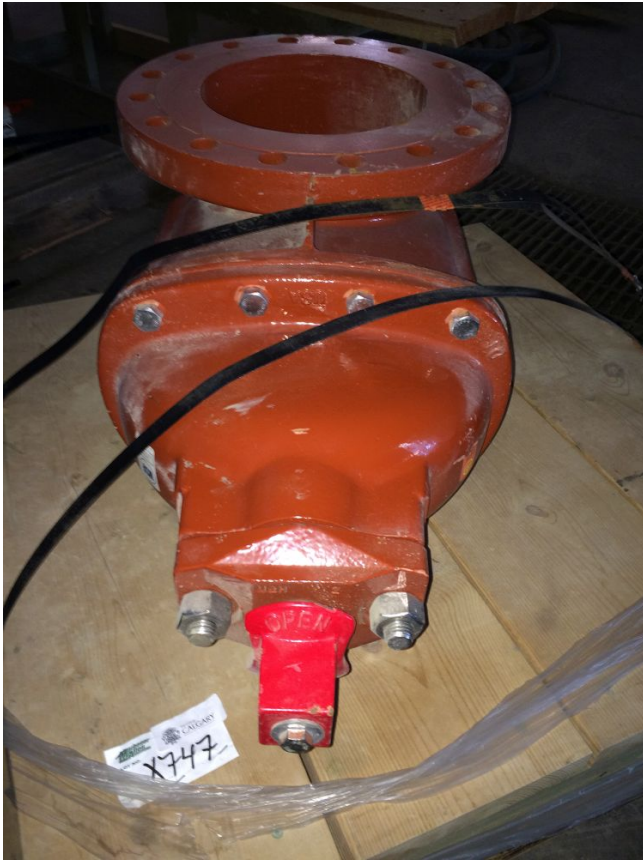

[10 in. Gate Valve](#)  
[Inventory ID #174212]

- 16-hole flange
- Please contact for more information
- View more [Gate Valves](#)