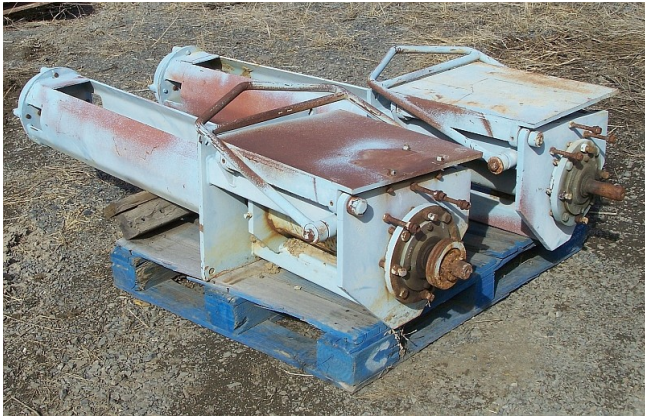

[1 inch. Sala Sump Pumps.](#)
[Inventory ID #45662]

- Model: VASA-G-120-161.
- 5 HP electric motor.