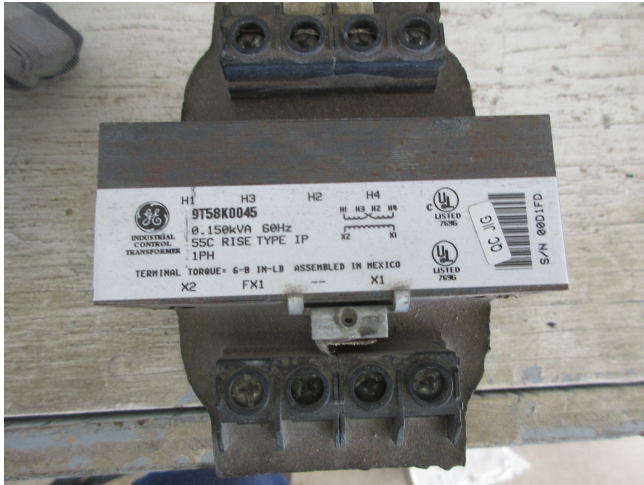

0.150kVA Control Transformer

[Inventory ID #1249593]

General Electric 0.150kVA Control Transformer

PRI VAC=220/230/240 440/460/480

SEC VAC=110/115/120

60Hz

55C Rise Type P

1 PH