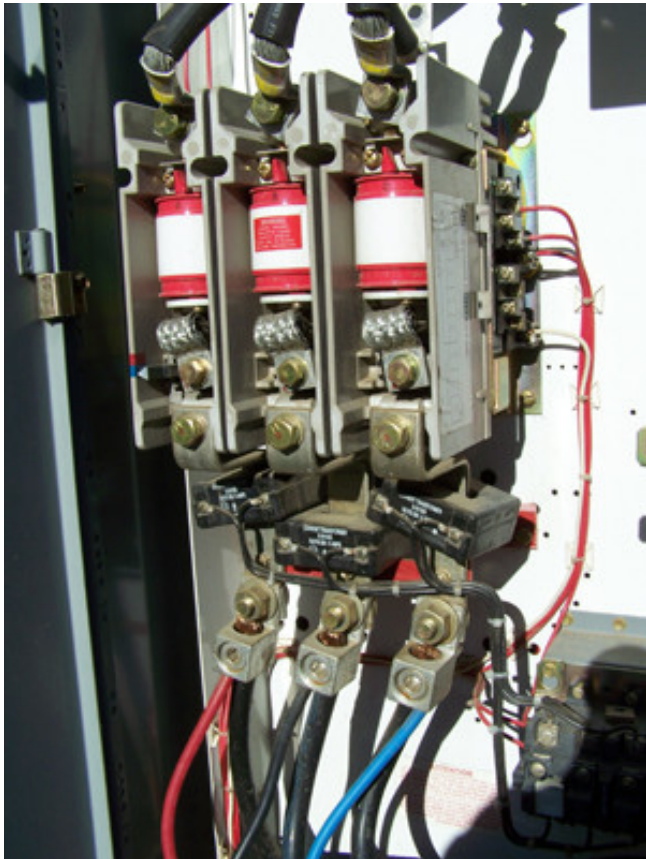

[Allen Bradley CAT # 1100-B0D93. Vacuum Contactors 1500
VAC Max.](#)

[Inventory ID #46138]

Allen Bradley CAT # 1100-B0D93. Vacuum Contactors 1500 VAC Max.