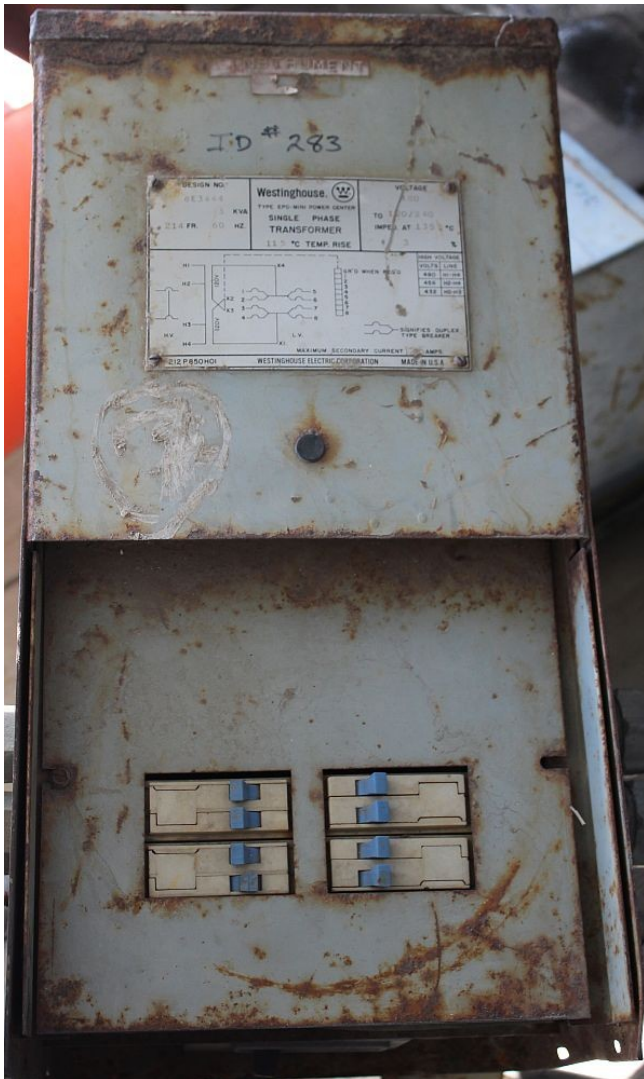

[3 KVA Westinghouse 480 - 120/240 Single phase For Sale](#)
[Inventory ID #50747]

3 KVA Westinghouse Transformer

480 - 120/240 Single phase

Come With built in 8 Circuit breaker Panel