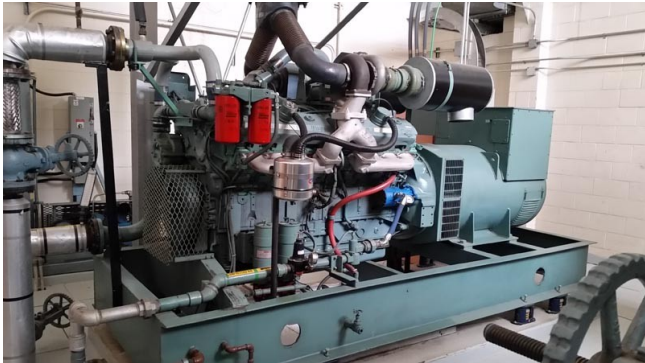

Stamford 750 kW Diesel Generator

[Inventory ID #149289]

- Stamford Diesel GenSet.
 - 2 units available.
 - 750 kW
 - Engine:
 - Detroit diesel engine.
 - Model: 81637305.
 - 960 hp.
 - Generator Set:
 - Stamford.
 - Type: SC634A.
 - 750 kW.
 - 600/347V.
 - 1,800 rpm.
 - 722A
 - Includes:
 - Woodward actuator.
 - Air starter.
 - Self-contained radiator unit.
 - External radiator control panel.