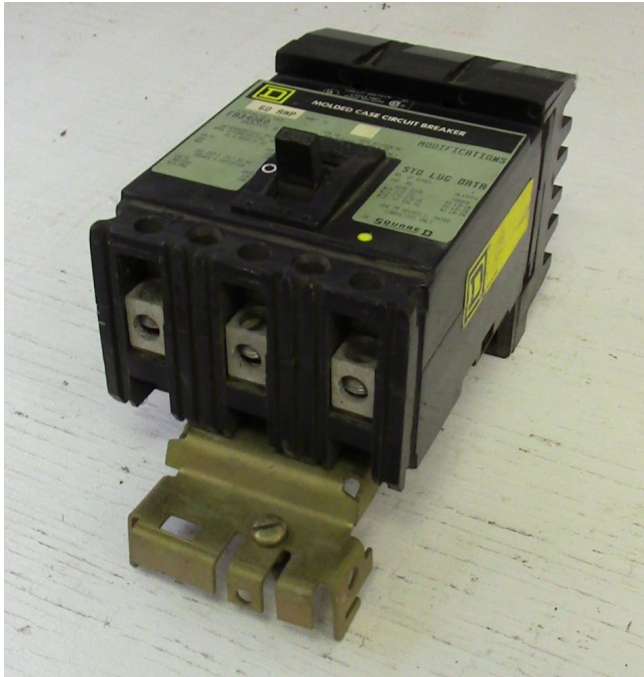

---

[Square D 3 Pole 60 Amp Type FA I-Line Breaker](#)  
**[Inventory ID #162634]**

- 240-480 VAC
- 250 VDC
- 3 Phase
- Cat #: FA34060
- Type: FA Series 2
- Quantity 1

View More [60 Amp Breakers](#).