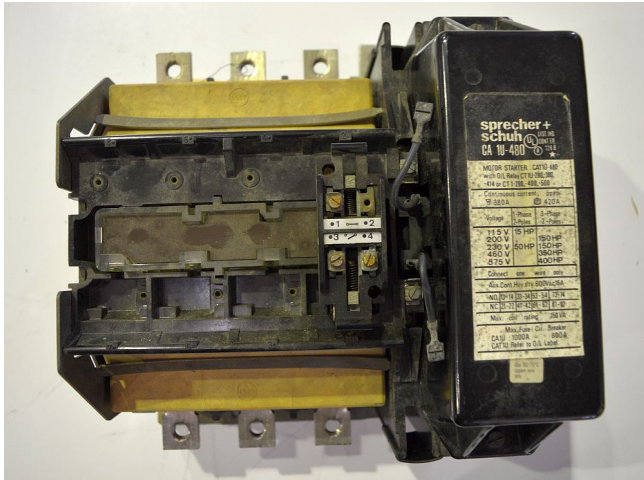

Sprecher Schuh Size 6 Motor Starter

[Inventory ID #169640]

Manufacturer: SPRECHER SCHUH

- 600 VAC
- 400 HP
- 350 HP @ 480 VAC
- 120 VAC Coil
- Cat #: IU-480
- Quantity 1

View More [Size 6 Motor Starters](#)