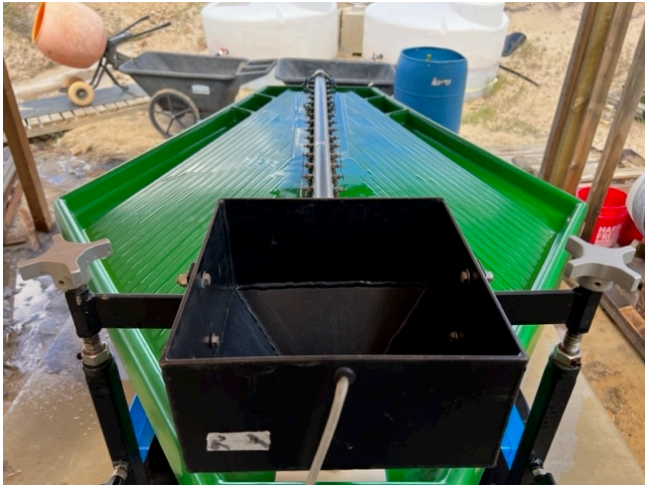

[MSI Xtruder 255 Concentrating Table](#) **[Inventory ID #1397079]**

MSI Xtruder 255 Concentrating Table

- Make: MSI
- Model: Xtruder 255
- Type: Concentrating Table
- Hours: Approx. 30 Hours
- Condition: Used, Reported in Excellent Condition
- Capacity: Up To 255 Lbs/Hr.
- Recovers Fine Gold Down To 400 Mesh
- Full Variable Speed Control And Simple To Operate
- Minimal Water Requirement: 6 to 10 Gallons Per Minute
 - Fresh Water Can Be Used or Pumped With Its Own Recirculation Pump
 - Water Is Filtered And Reapplied At The Precise Pressure Needed
- MSI Xtruder Table is Similar To A Gemini Table And Is Considered a Gold Shaking Table Or A Gold Finishing Table
- These Concentrating Tables Are Used In The Final Step Before Smelting

- Voltage:
 - Motor: 110 Volt
 - Pump: 110/220 Volt, Switchable

- Location: Central USA

View More [Gold Concentrating Tables](#)