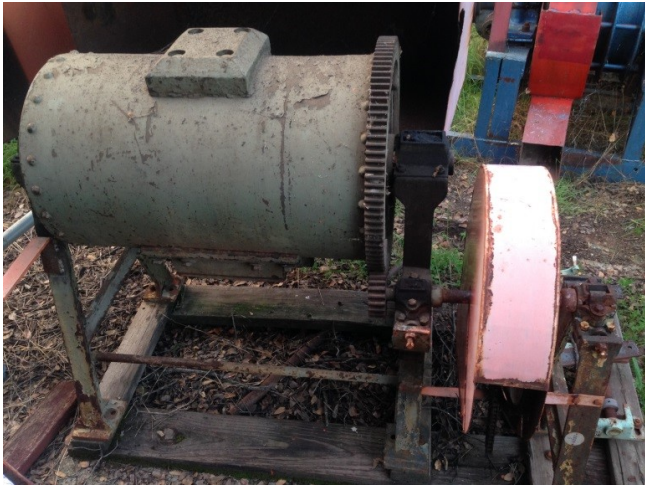

Laboratory Batch Mill [Inventory ID #1334644]

Laboratory Batch Mill

- Lab Batch Mill
 - Rod or Ball
- Size: 14in Diameter x 25in Long (2.23ft³)
- Drive: Previously Powered by 1HP Motor - Not Included
 - Chain Driven
- Mounted on Operating Stand
 - With Metal Cover