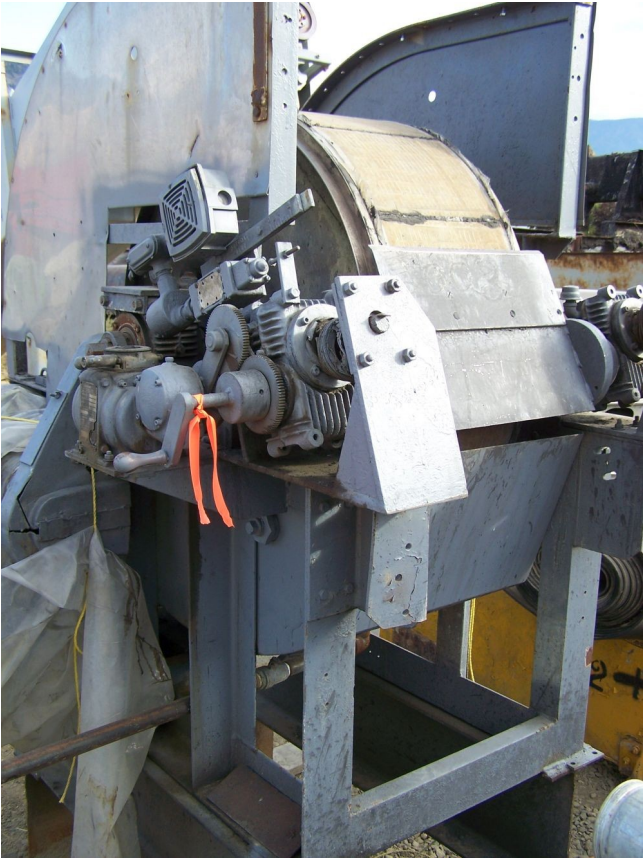

[Komline Sanderson 36 in x 12 in Drum Filter](#)

[Inventory ID #100564]

- 36 in. dia. x 12 in. wide.
- Reeves vari-speed drive.
 - 220/440 Volt.
- Manually adjustable discharge scraper.
- Complete with tank agitator.
 - 220/440 volt.
- All mounted on common frame.