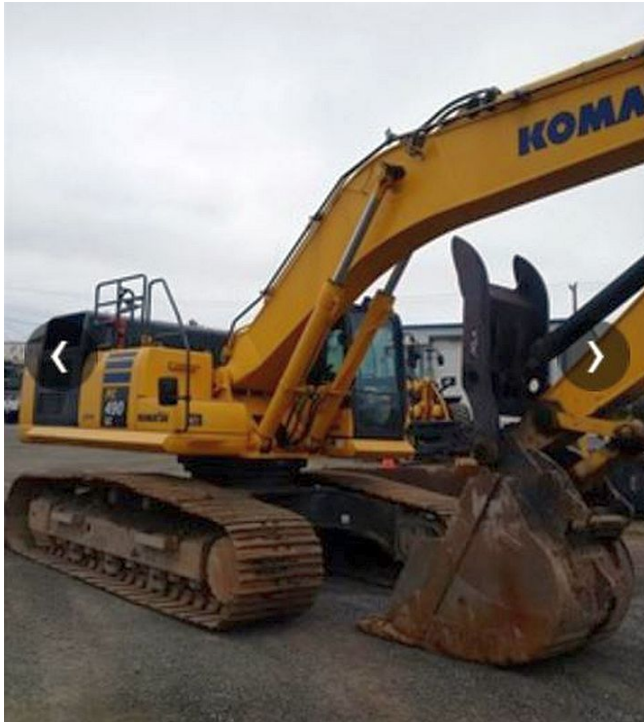

[Komatsu PC490 LC-10 Excavator](#)

[Inventory ID #128991]

Manufacturer: KOMATSU

- Komatsu PC490 LC-10 Excavator.
 - Year: 2013.
 - Hours: 4983.
 - Comes with:
 - Quick-coupler.
 - 54 in. dig bucket.
 - Thumb.